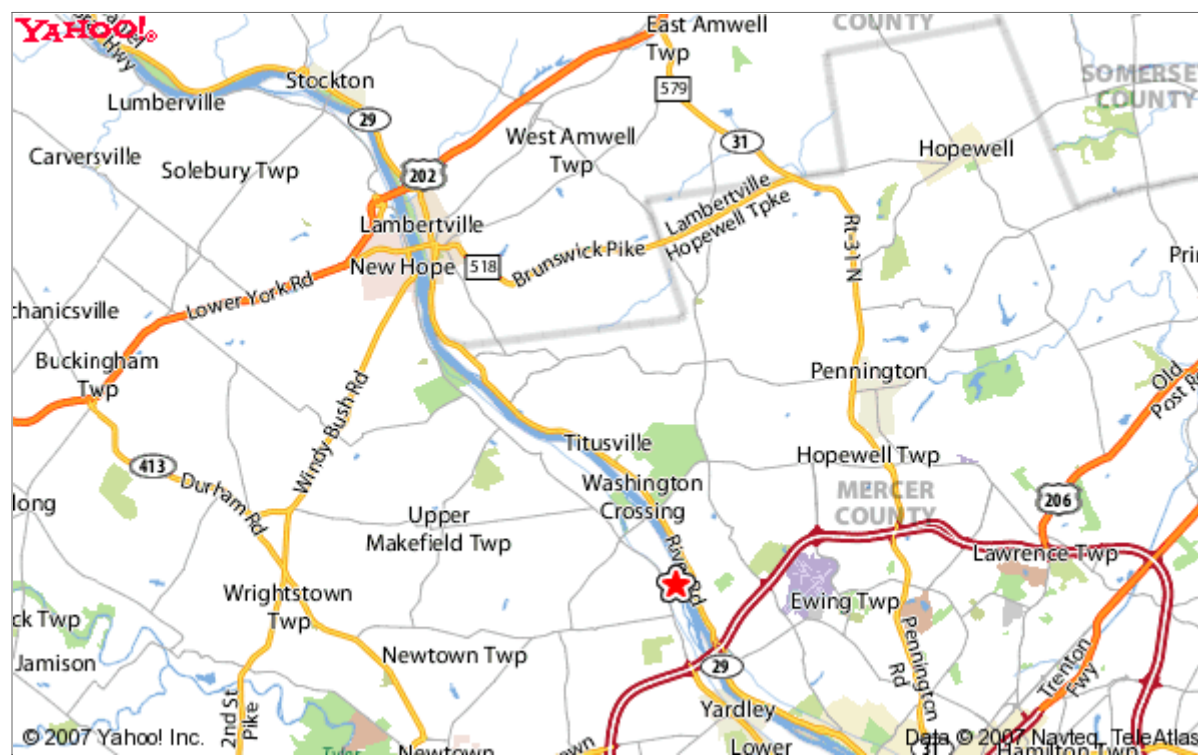

Yahoo! Maps - 967 River Rd, Washington Crossing, PA 18977, US

When using any driving directions or map, it's a good idea to do a reality check and make sure the road still exists, watch out for construction, and follow all traffic safety precautions. This is only to be used as an aid in planning.

**Mystique by the River is located along the Delaware River,
by the red star above.**